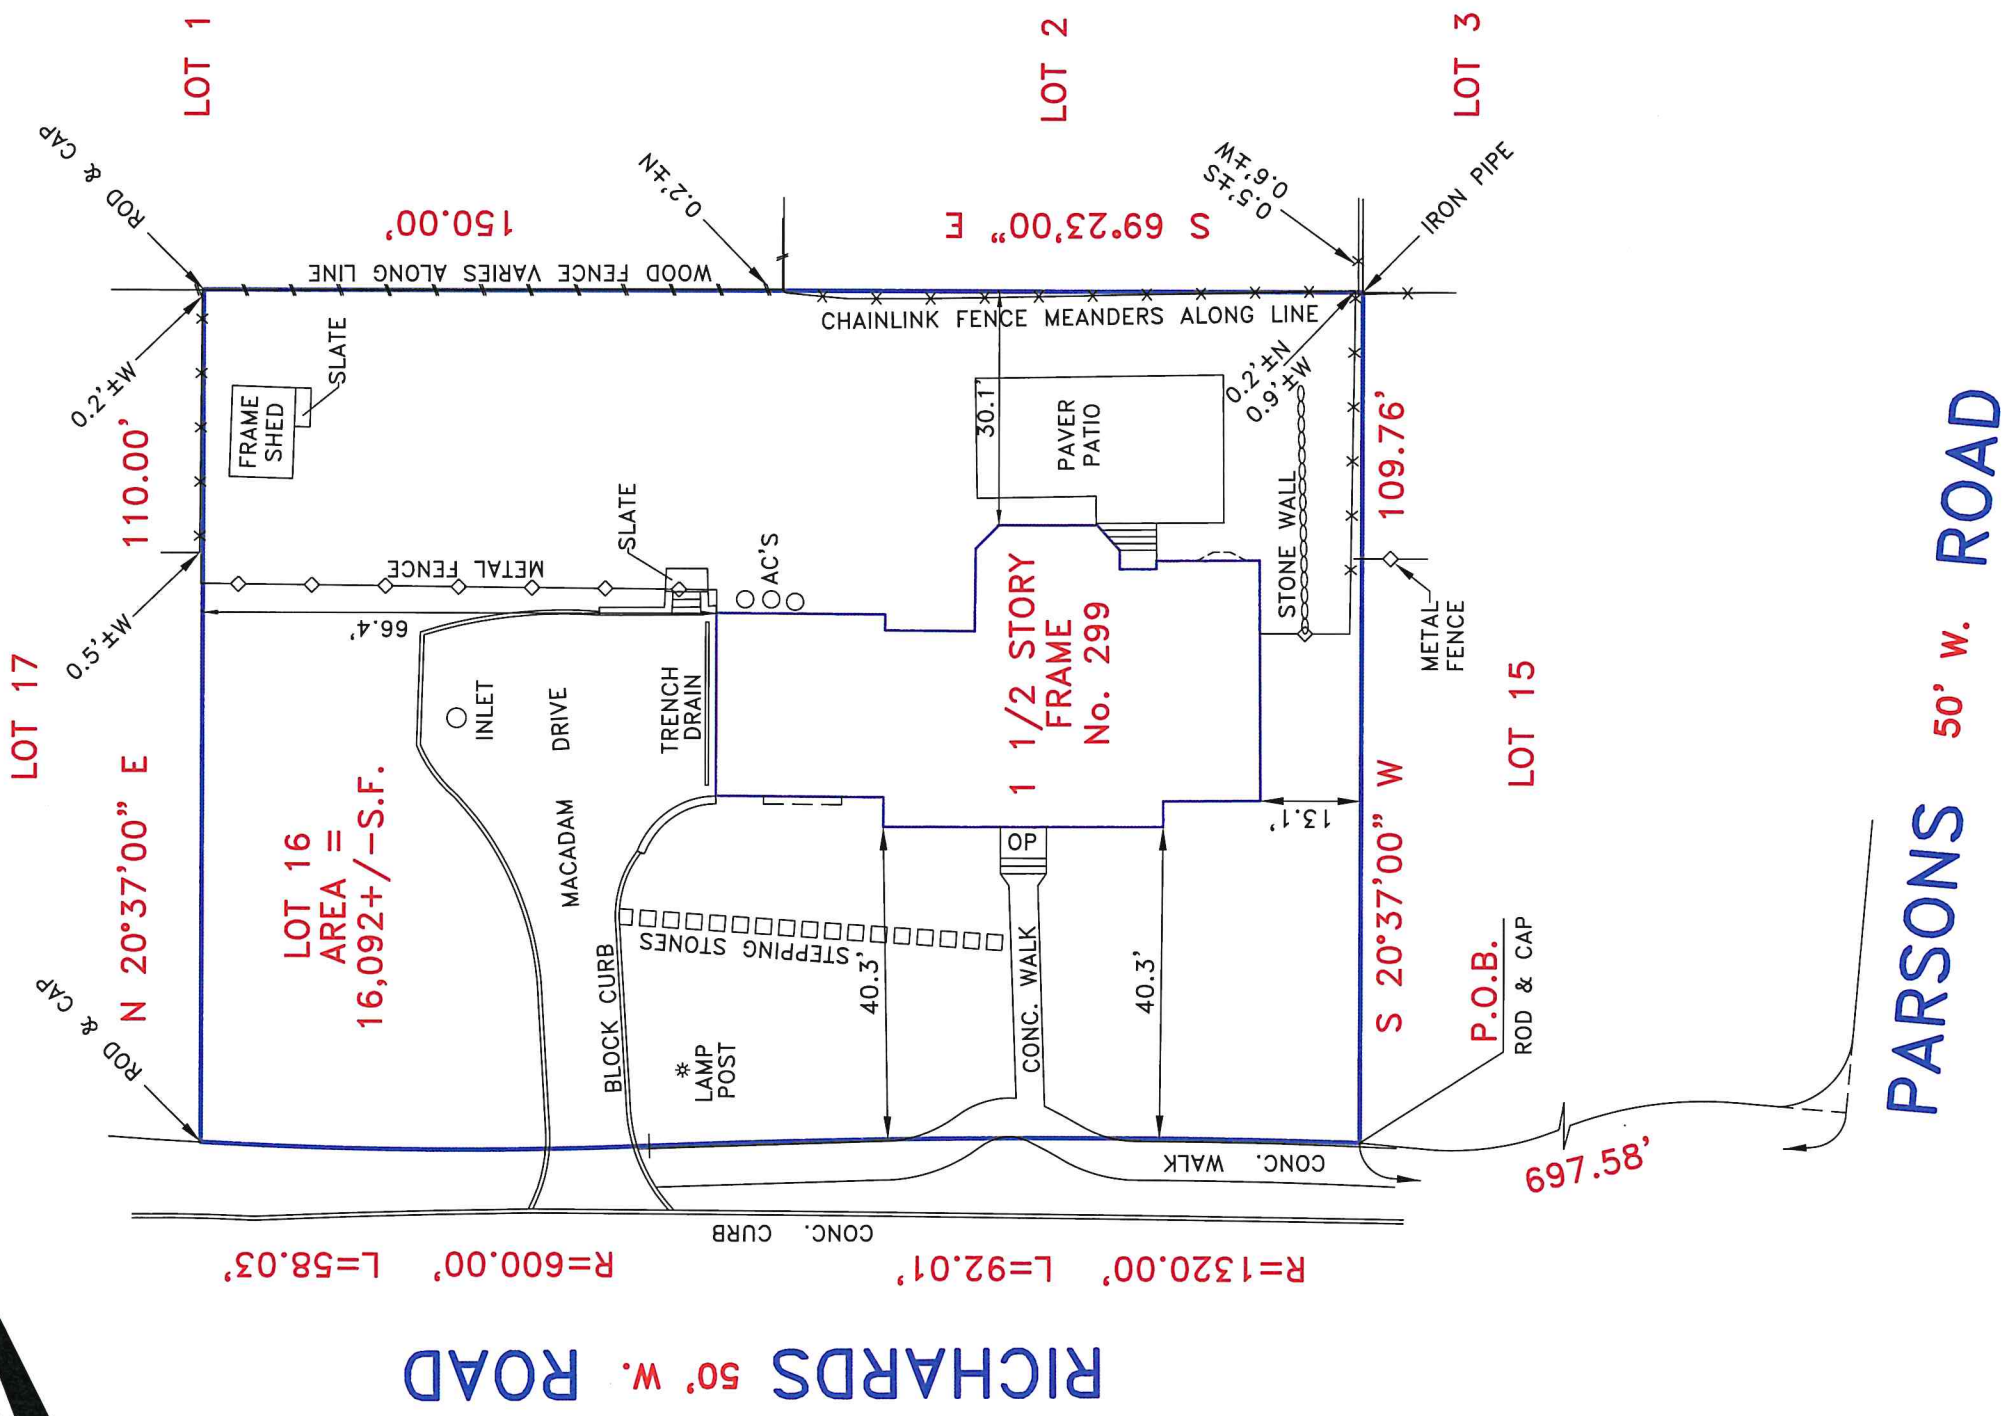

FILE MAP No. 2922

BLOCK 1105

PARSONS 50' W. ROAD

THIS SURVEY IS SUBJECT TO ANY FACTS THAT MAY BE DISCLOSED BY A FULL AND ACCURATE TITLE SEARCH.

PROPERTY SURVEY

CERTIFIED TO: JULIE LODWICK

PROPERTY SITUATED IN: VILLAGE OF RIDGEWOOD,
BERGEN COUNTY, NEW JERSEY

LOT NO.: 16 (TAX MAP), 13 & 14 (FILE MAP)

BLOCK NO.: 1105 (TAX MAP), 6 A (FILE MAP)

MAP SOURCE: "WOODMONT PARK, PROPERTY OF NATIONAL HOME BUILDERS & LAND DEVELOPERS CORP., VILLAGE OF RIDGEWOOD, BERGEN COUNTY, NEW JERSEY" FILED IN THE BERGEN COUNTY CLERK'S OFFICE MARCH 12, 1937 AS MAP No. 2922.

LAND SURVEYOR
Christopher J. Lantelme
P.E. & L.S. 39580

SCALE: 1"=30'

DATE: 01/17/20

PARTY: EW/DC

DRAWN BY: JW